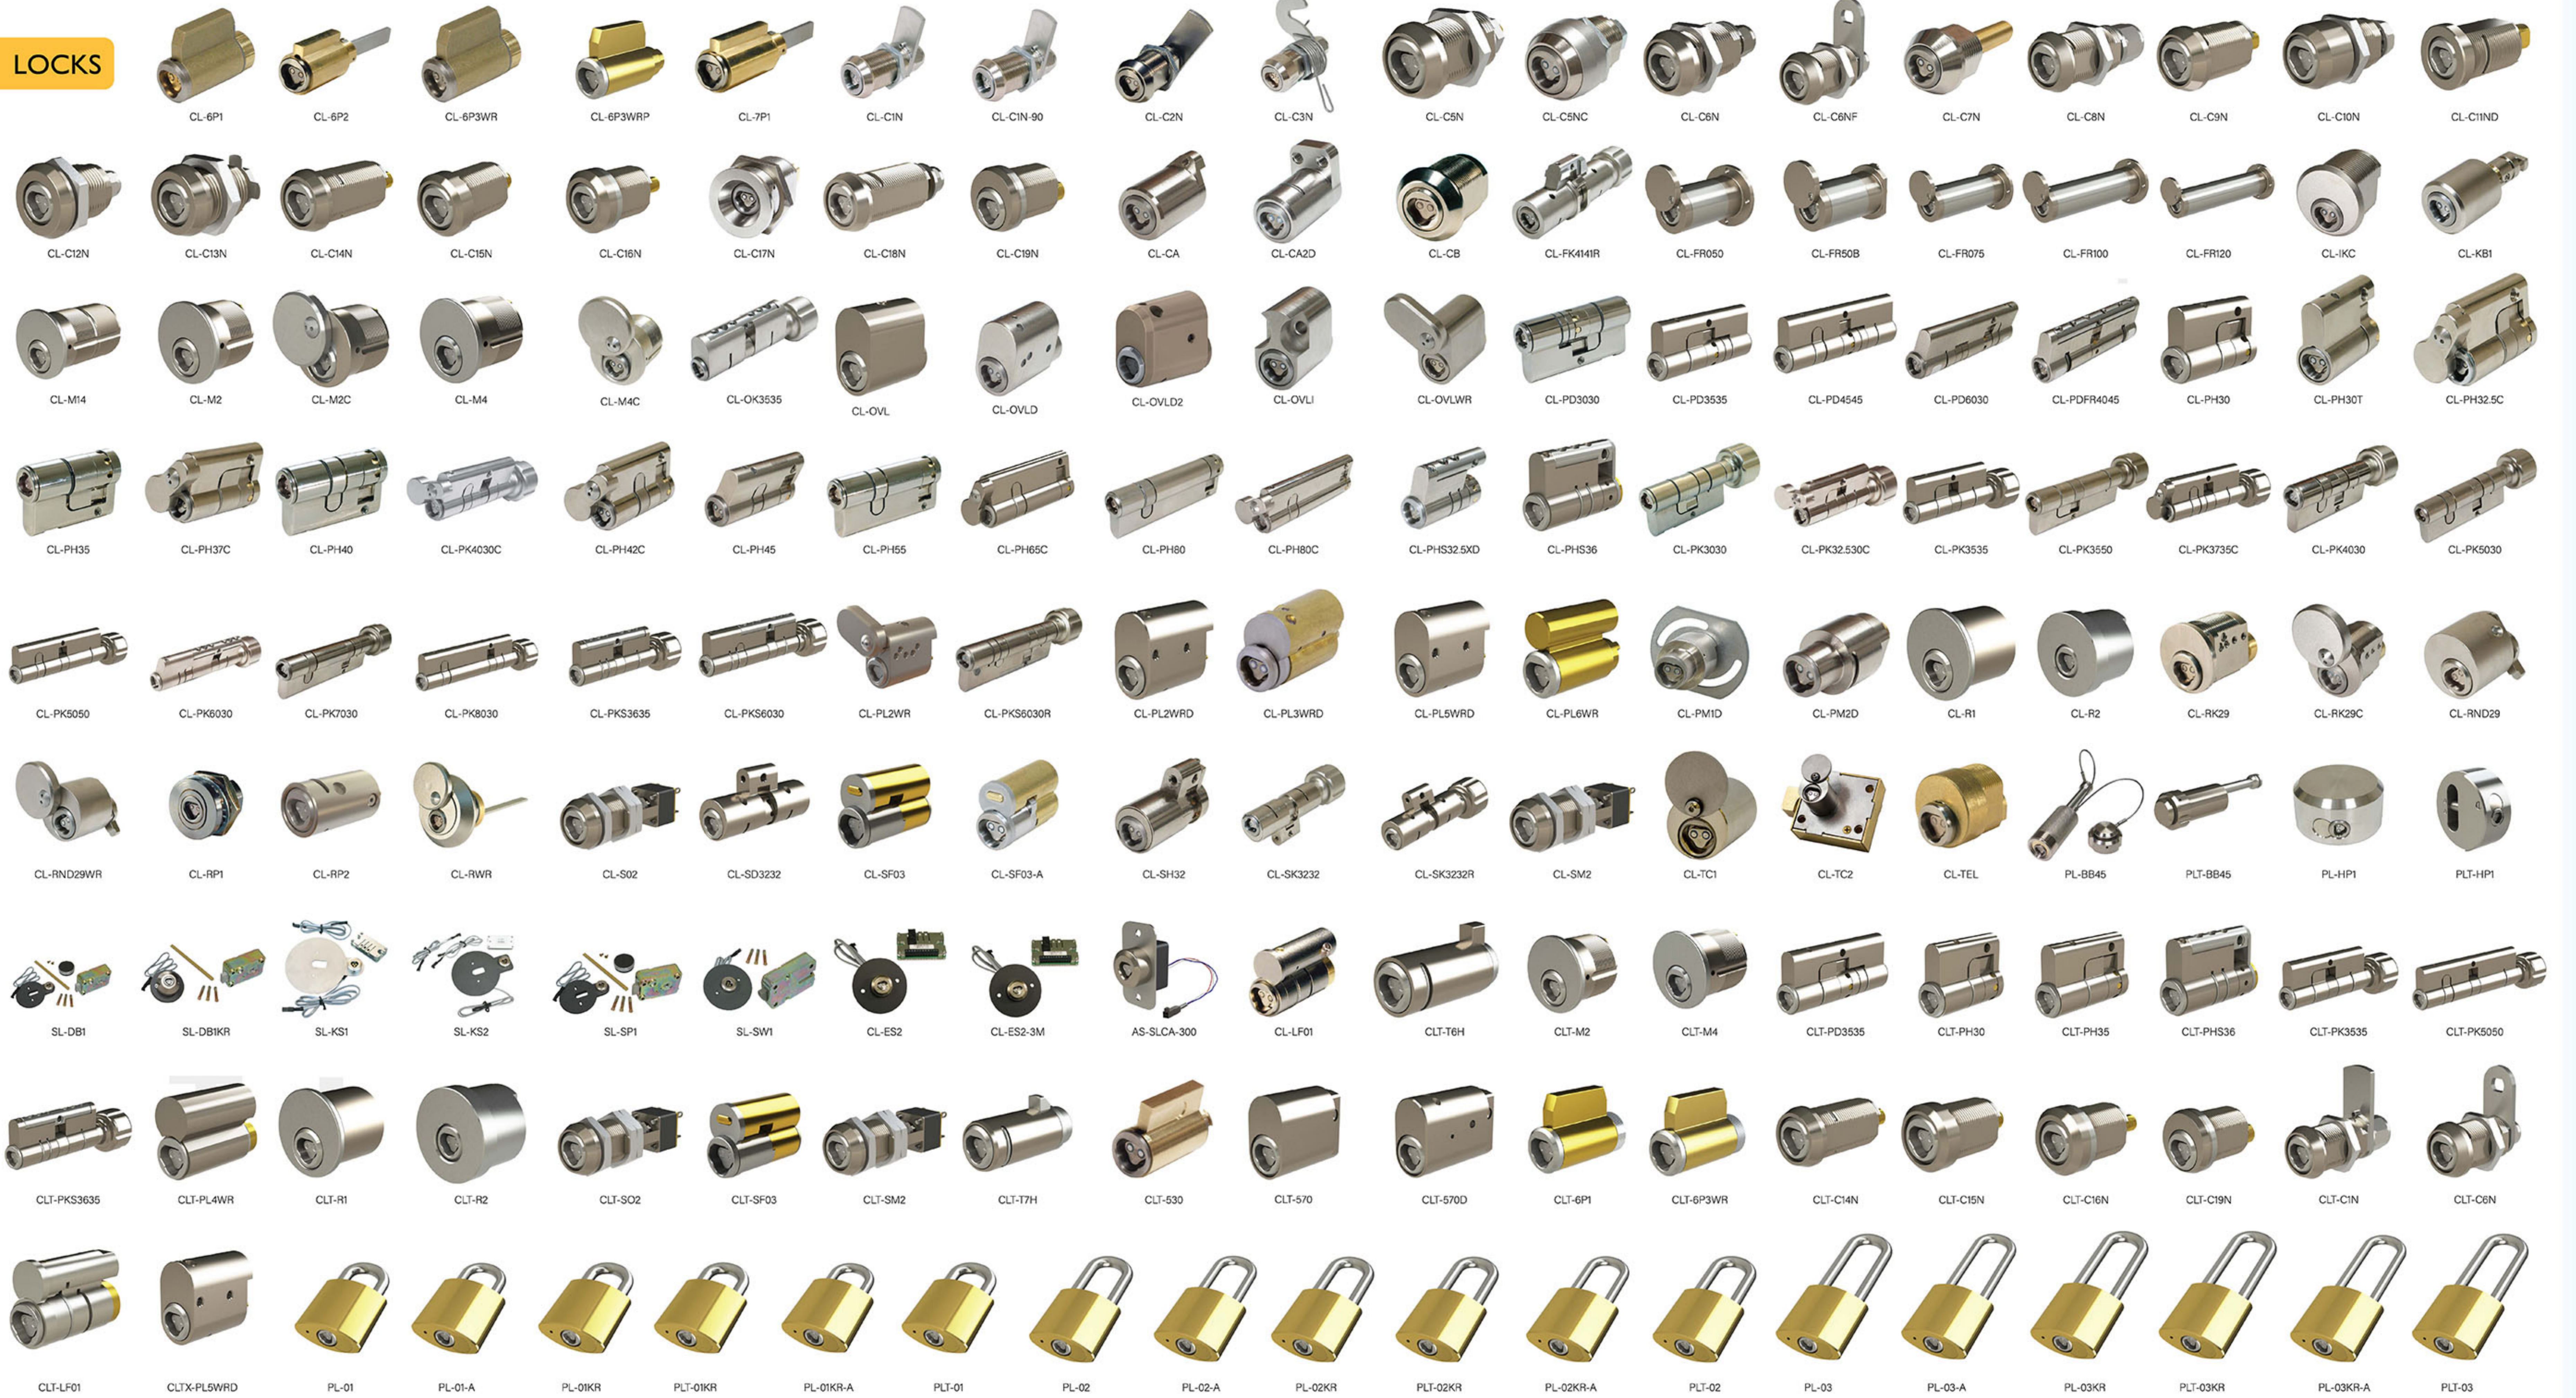

KEYS

COMMUNICATORS, VAULTS, & ACCESSORIES

LOCKS

CYBERLOCK BLUE